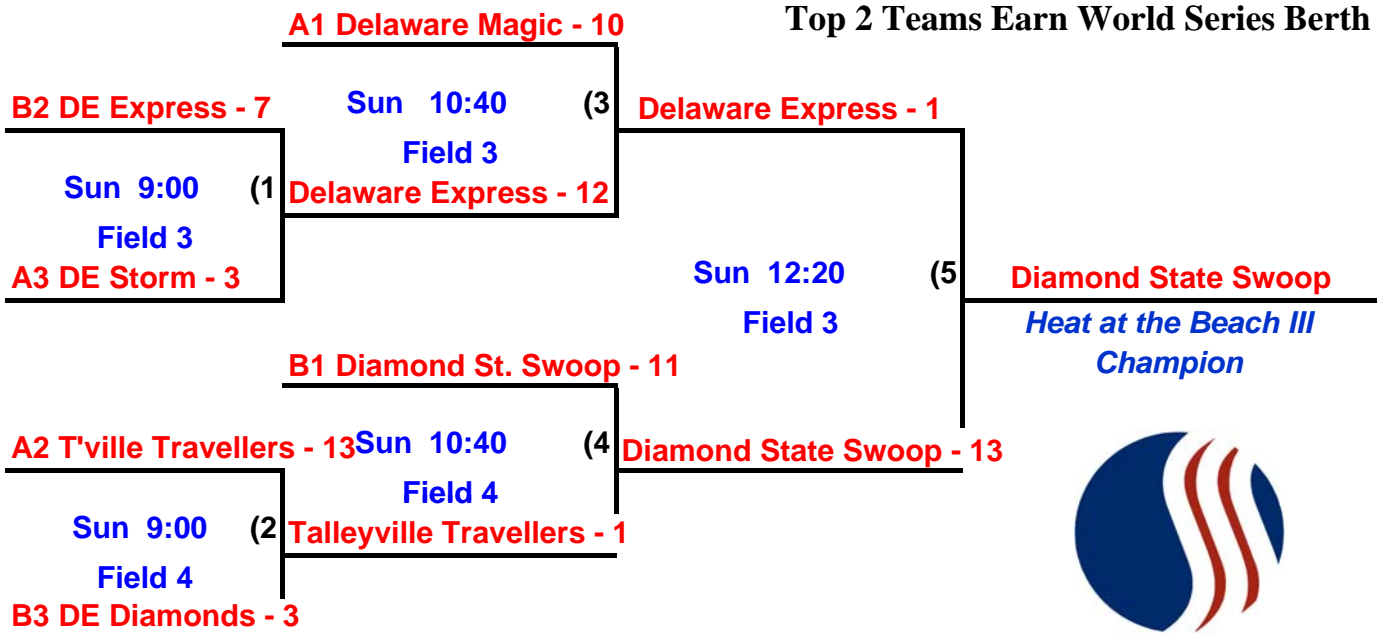

**USSSA Heat at the Beach III**  
**May 22-23, 2010**

**Rehoboth Little League**  
**Rehoboth Beach, Delaware**

**10 & Under POOL PLAY**

Pool A

**Delaware Magic**  
**Delaware Storm**  
**Talleyville Travellers**

Pool B

**Delaware Diamonds**  
**Delaware Express**  
**Diamond State Swoop**

Day	Time	Teams		Field
Sat	9:00	Delaware Storm - 6	Delaware Magic - 14	3
Sat	9:00	Delaware Diamonds - 3	Delaware Express - 14	4
Sat	10:30	Delaware Storm - 7	Talleyville Travellers - 8	3
Sat	10:30	Delaware Diamonds - 4	Diamond State Swoop - 11	4
Sat	12:00	Delaware Magic - 6	Talleyville Travellers - 2	3
Sat	12:00	Delaware Express - 2	Diamond State Swoop - 15	4
Sat	1:30	Delaware Magic - 9	Delaware Diamonds - 2	3
Sat	1:30	Delaware Storm - 6	Delaware Express - 7	4
Sat	3:00	Talleyville Travellers - 0	Diamond State Swoop - 8	3

**10 & Under CHAMPIONSHIP PLAY**

Top 2 Teams Earn World Series Berth

## Rehoboth Little League - Rehoboth Beach, Delaware