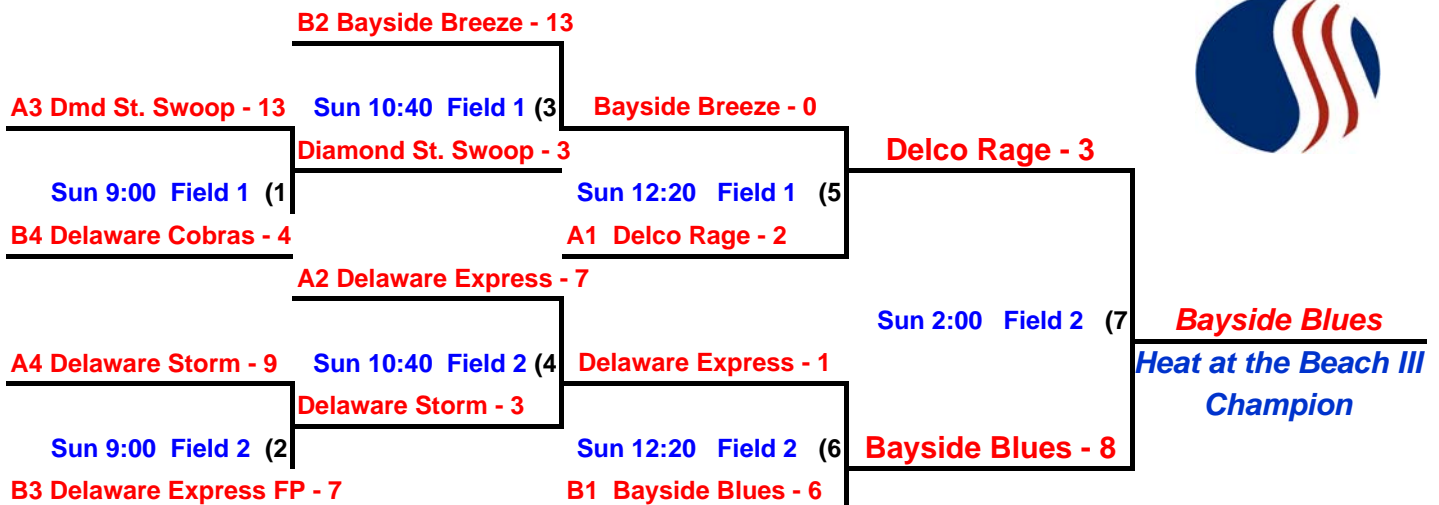

USSSA Heat at the Beach III - May 22-23, 2010

Rehoboth Little League - Rehoboth Beach, Delaware

12 & Under POOL PLAY

Pool A
Delaware Express
Delaware Storm
Delco Rage
Diamond State Swoop

Pool B
Bayside Blues
Bayside Breeze
Delaware Cobras
Delaware Express Fastpitch

POOL A

Day	Time			Field #
Sat	9:00	Delco Rage - 8	Delaware Storm - 4	1
Sat	9:00	Diamond State Swoop - 1	Delaware Express - 11	2
Sat	12:00	Delco Rage - 10	Diamond State Swoop - 2	1
Sat	12:00	Delaware Storm - 2	Delaware Express - 3	2
Sat	3:00	Delco Rage - 1	Delaware Express - 0	1
Sat	3:00	Delaware Storm - 1	Diamond State Swoop - 5	2

POOL B

Day	Time			Field #
Sat	10:30	Bayside Blues - 10	Delaware Cobras - 0	1
Sat	10:30	Delaware Express FP - 3	Bayside Breeze - 11	2
Sat	1:30	Bayside Blues - 4	Delaware Express FP - 1	1
Sat	1:30	Delaware Cobras - 0	Bayside Breeze - 18	2
Sat	4:30	Bayside Blues - 4	Bayside Breeze - 3	1
Sat	4:30	Delaware Cobras - 0	Delaware Express FP - 12	2

12 & Under CHAMPIONSHIP PLAY

Top 2 Teams Earn WS Berths