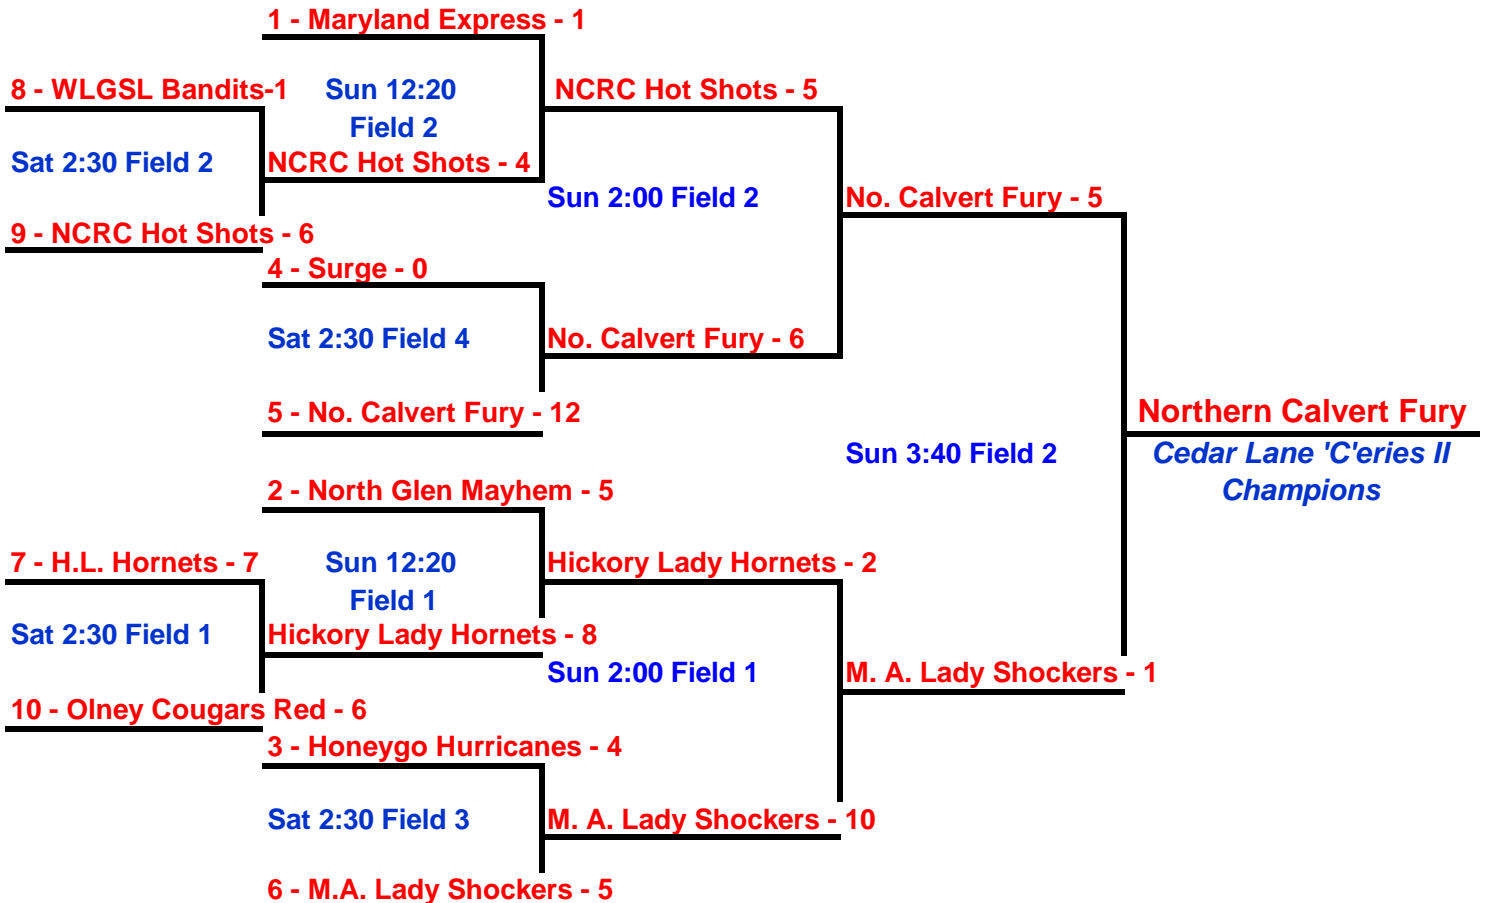

Cedar Lane 'C'eries II - 5/15-16/2010

Cedar Lane Park – Columbia, MD

12 & Under Pool Play

Hickory Lady Hornets
Honeygo Hurricanes
Maryland Express

Mid-Atlantic Lady Shockers
NCRC Hot Shots
North Glen Mayhem
Northern Calvert Fury

Olney Cougars Red
Surge
WLGSL Bandits

Day	Time	Teams		Field
Sat	8:30	Northern Calvert Fury - 5	Surge - 6	1
Sat	8:30	Olney Cougars Red - 5	Hickory Lady Hornets - 6	2
Sat	8:30	North Glen Mayhem - 7	Honeygo Hurricanes - 6	3
Sat	8:30	NCRC Hot Shots - 1	Maryland Express - 8	4
Sat	10:00	Northern Calvert Fury - 8	Mid-Atl. Lady Shockers - 0	1
Sat	10:00	Olney Cougars Red - 1	Honeygo Hurricanes - 15	2
Sat	10:00	North Glen Mayhem - 12	Hickory Lady Hornets - 1	3
Sat	10:00	NCRC Hot Shots - 5	WLGSL Bandits - 8	4
Sat	11:30	Surge - 1	Mid-Atl. Lady Shockers - 10	1
Sat	11:30	Maryland Express - 18	WLGSL Bandits - 2	4

Note: Championship Play begins on Saturday at 2:30PM

12 & Under Championship Play

Cedar Lane 'C'eries II - 5/15-16/2010

Cedar Lane Park – Columbia, MD

14 & Under Pool Play

Pool A

The Next Level
Mid-Atlantic Lady Shockers
Havre de Grace Chiefs
HCYP Liberty White